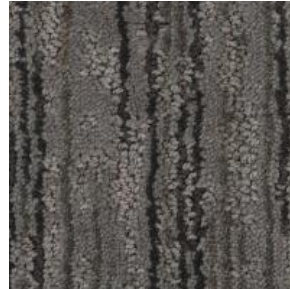

beyond
luxury floors

Parisian

Fortune

Mojave

Harmony

Devine

Charm

Cultured

Serenity

Driftscape

Style Name	Style No	Fiber Type	# of colors	OZ	Description	Pattern Repeat	Warranty Information
Parisian	B1033	100% PET Polyester	8	36	Cut Pile	12"W x 12"L	Lifetime Limited Abrasive Wear Lifetime Limited Fade Resistance Lifetime Limited Stain Resistance Incl Pet Urine Stains 10 Year Limited Texture Retention 10 Year Limited Manufacturing Defects